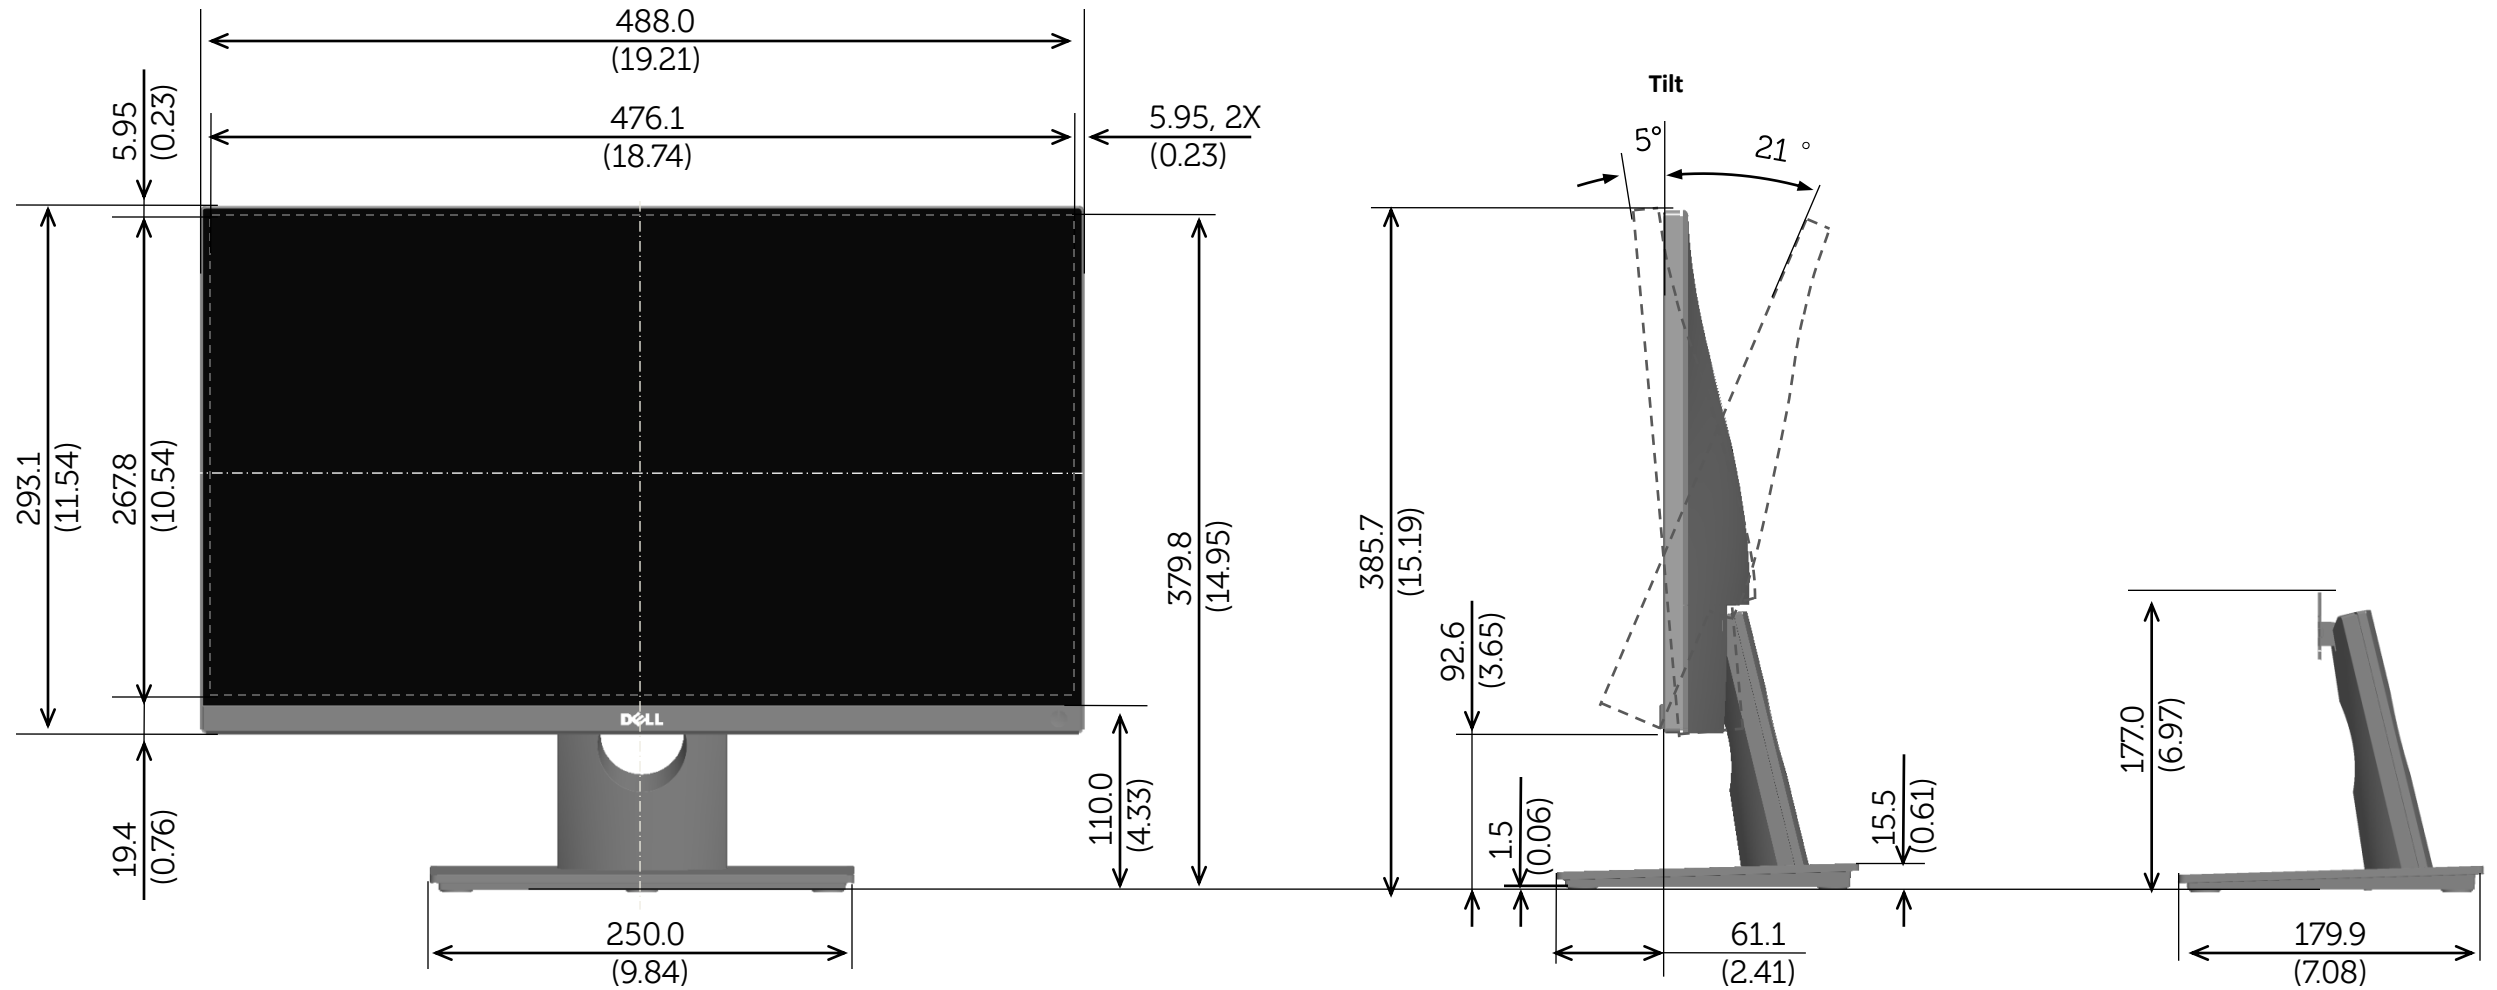

S2216M Outline Dimension

Nominal Dimensions
Unit: mm(inch)

Back view of Monitor without stand

S2316M Outline Dimension

Nominal
Dimensions
Unit: mm(inch)

Back view of Monitor without stand