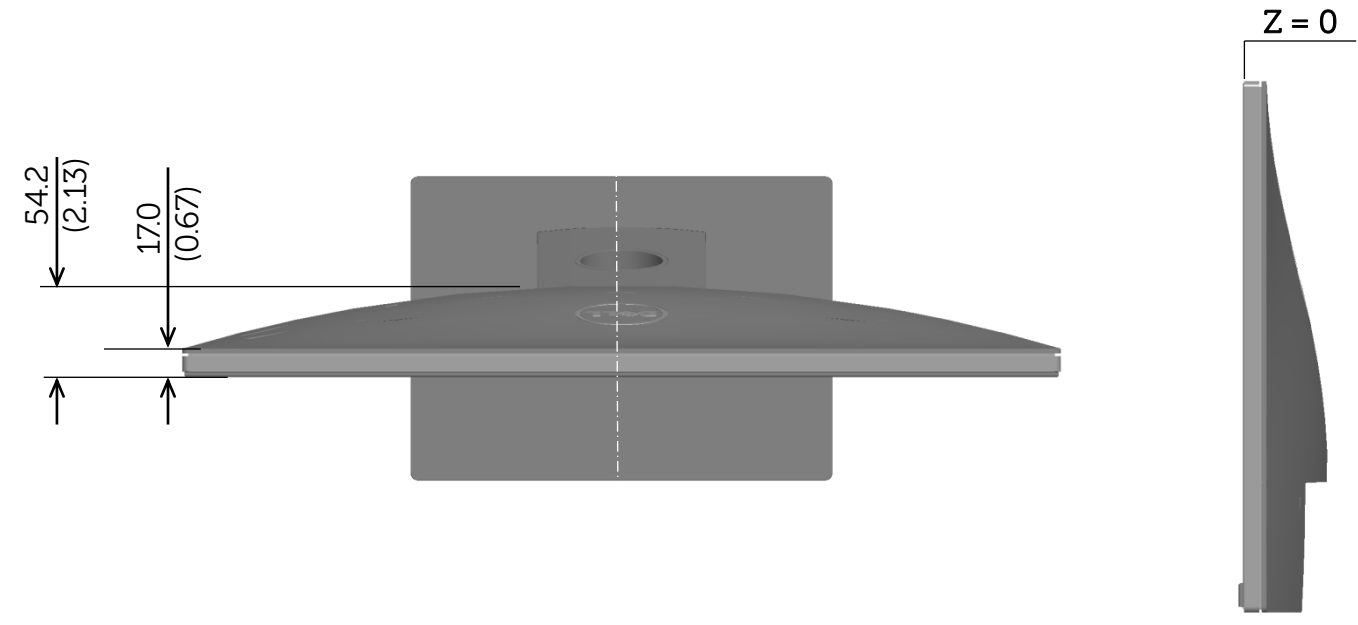

S2216M Outline Dimension

Nominal Dimensions
Unit: mm(inch)

Back view of Monitor without stand

S2316M Outline Dimension

Nominal
Dimensions
Unit: mm(inch)

Back view of Monitor without stand