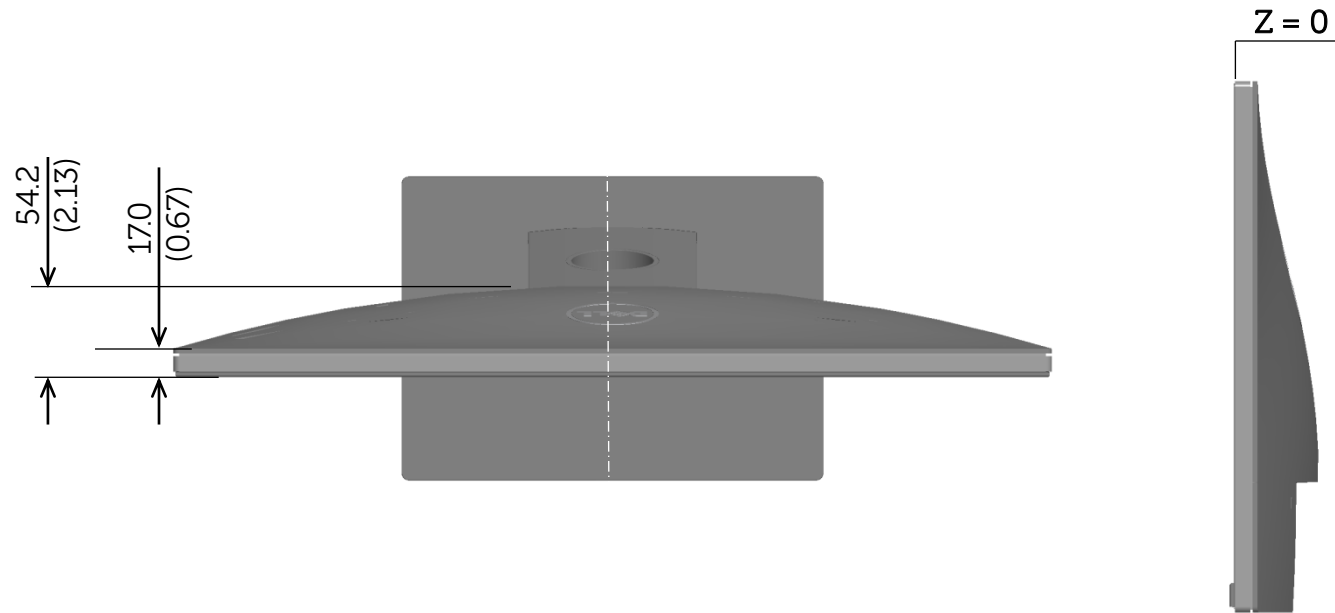

S2216M Outline Dimension

Nominal Dimensions
Unit: mm(inch)

Back view of Monitor without stand

S2316M Outline Dimension

Nominal
Dimensions
Unit: mm(inch)

Back view of Monitor without stand